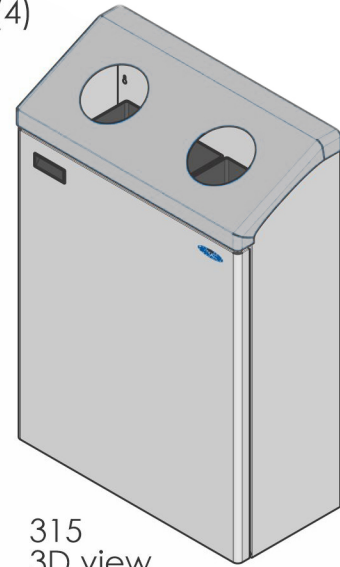

Top view

315  
3D view

Rotomoulded plastic liners  
Capacity 65 litres each  
Total cap. 130 litres

Multiple units can be mounted side by side as required