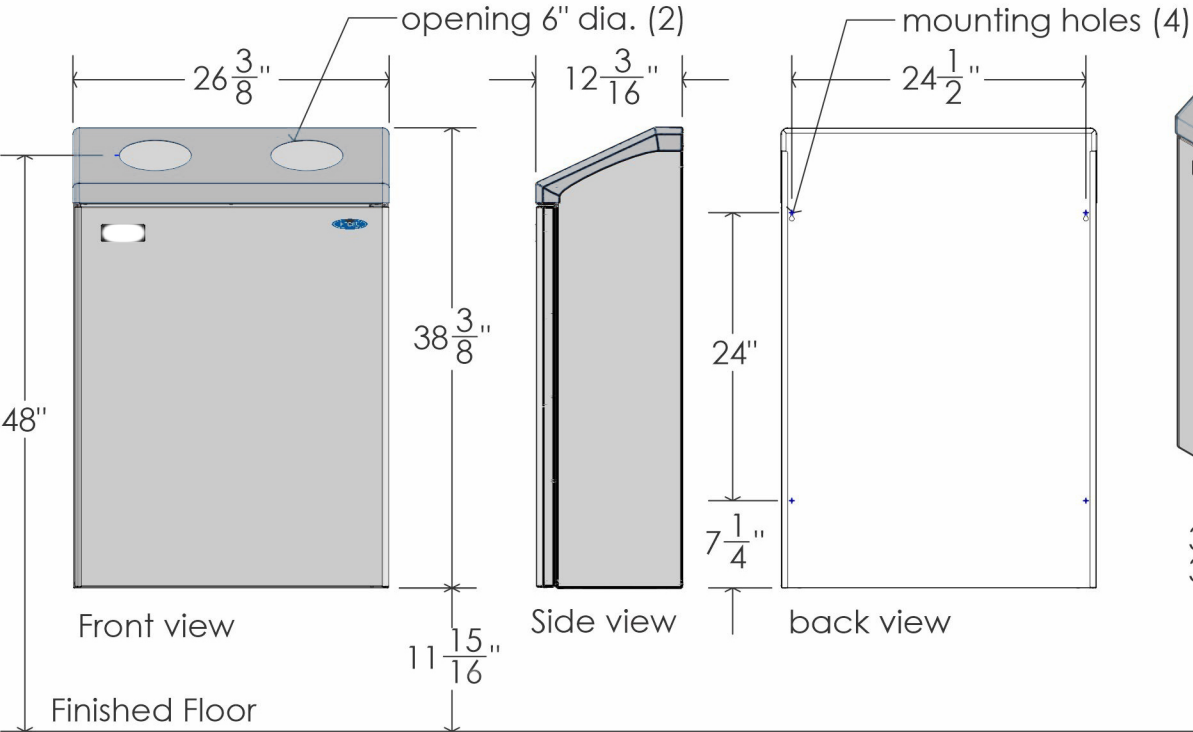

Top view

315  
3D view

Rotomoulded plastic liners  
Capacity 65 litres each  
Total cap. 130 litres

Multiple units can be mounted side by side as required