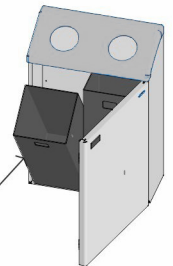

Top view

315  
3D view

Rotomoulded plastic liners  
Capacity 65 litres each  
Total cap. 130 litres

Multiple units can be mounted side by side as required