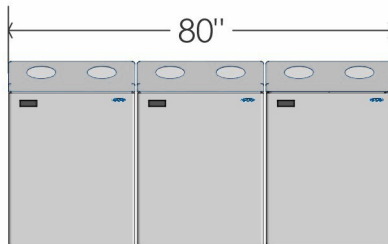

Top view

315  
3D view

Rotomoulded plastic liners  
Capacity 65 litres each  
Total cap. 130 litres

Multiple units can be mounted side by side as required