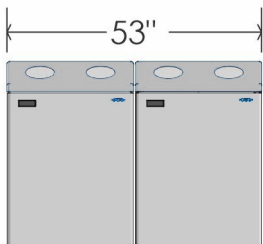

Top view

315  
3D view

Rotomoulded plastic liners  
Capacity 65 litres each  
Total cap. 130 litres

Multiple units can be mounted side by side as required