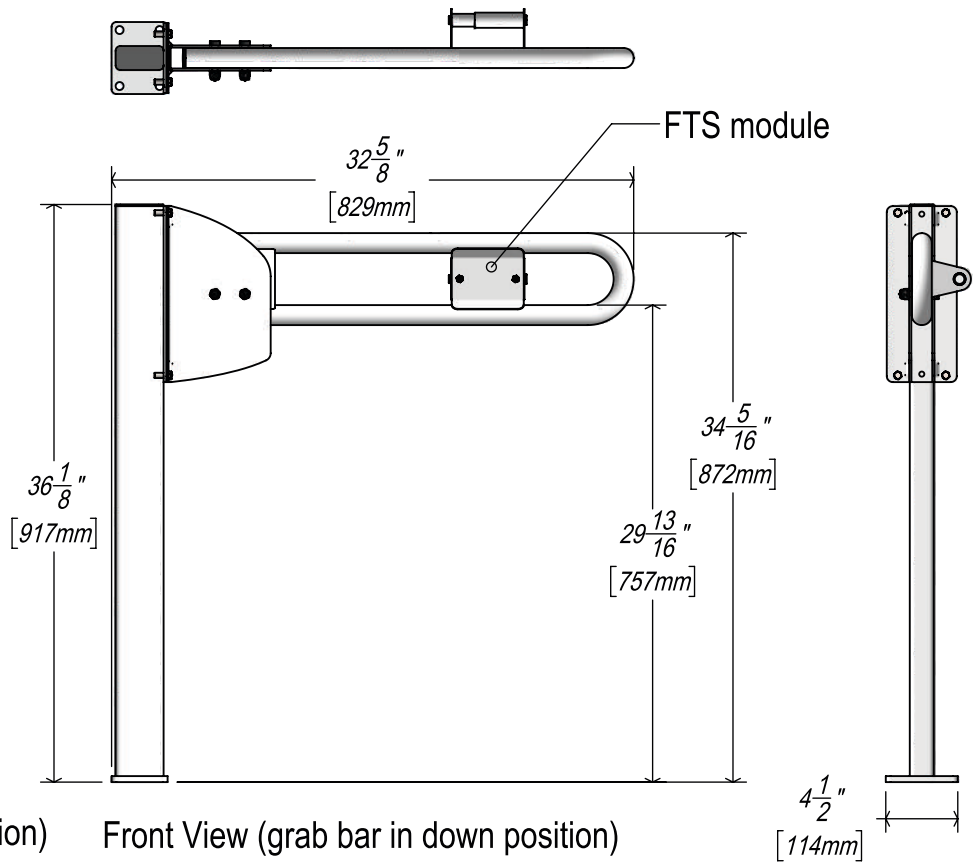

grab bar in up position

grab bar in down position

Front View (grab bar in up position)

Front View (grab bar in down position)

4 1/2" [114mm]