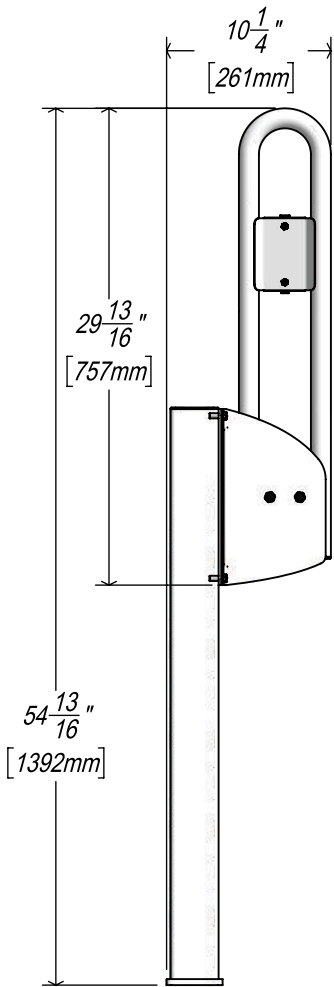

grab bar in up position

grab bar in down position

Front View (grab bar in up position)

Front View (grab bar in down position)

4 1/2" [114mm]